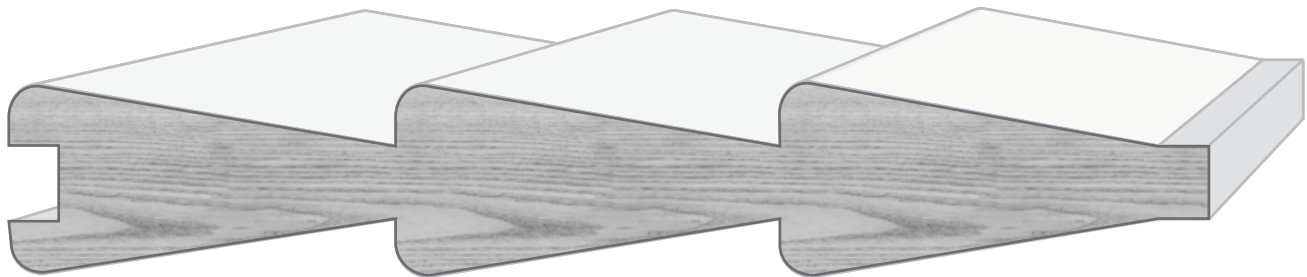

5/8" X 1/5/8"

THICKNESS AND WIDTH VARIES

False Louvers

False Louvers

RWFL-01
1" X 4-1/4" 2" BLADES

RWFL-02
1" X 6-1/4" 2" BLADES

RWFL-03
1" X 4-3/4" 1-1/2" BLADES

RWFL-04
1-1/16" X 4-3/4" 1-1/2" BLADES