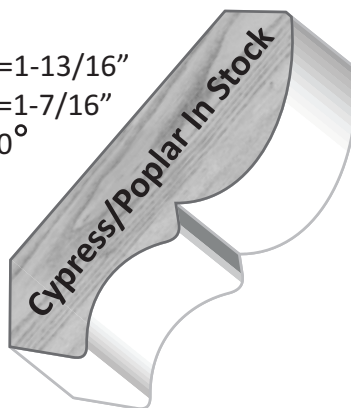

Retired
RWCV-01
RWCV-02
RWCV-03

Bed Mould

R=1-7/16"
P=1-1/8"
50°

RWCRCR-48/75DPR
5/8" X 1-3/4"

R=1-13/16"
P=1-7/16"
50°

RWCRCR-49/72DPR
5/8" X 2-1/4"

R=1-7/8"
P=2"
45°

RWCRCR-50/70PR
5/8" X 2-3/4"