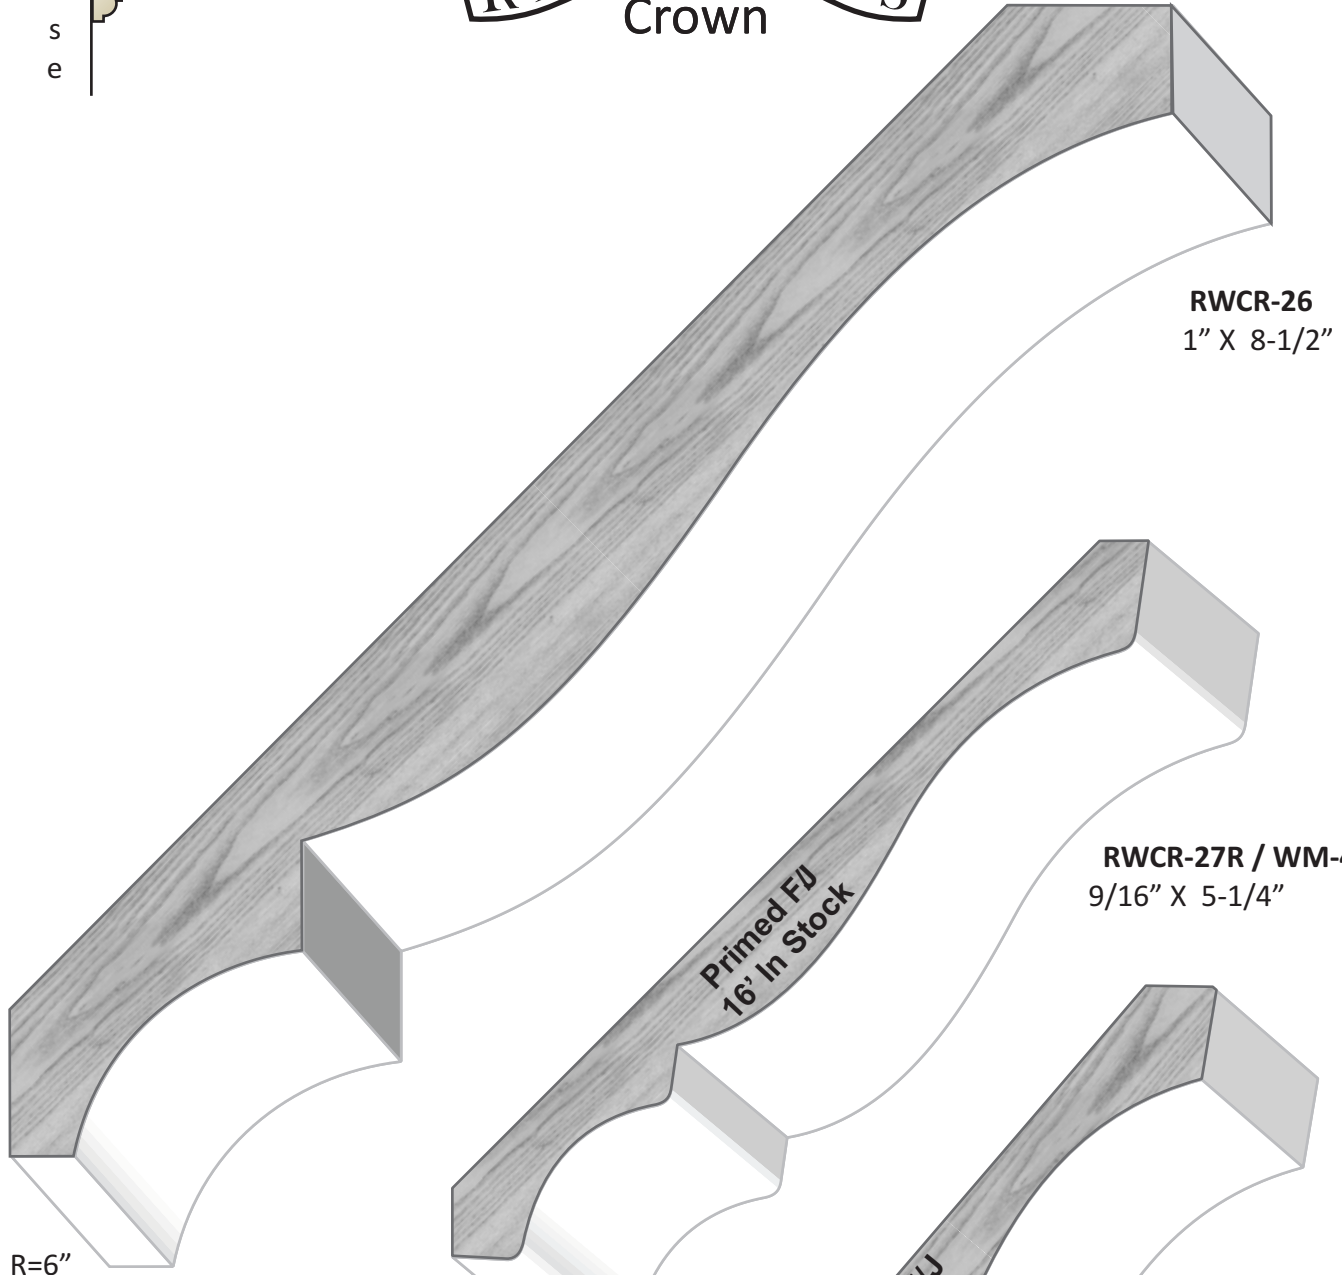

RWCR-25R / WM-51
 F/J 9/16" X 3-1/4"
 **Cherry/ Poplar
 Maple 13/16" X 3-1/4"

R=2-7/16"
 P=2"
 50°

RWCR-25
 13/16" X 3-1/4"

R=2-7/16"
 P=2-1/4"
 45°

RWCR-27
 3/4" X 5-1/4"

R=4"
 P=3-7-16"
 50°

RWCR-28
 3/4" X 4-1/2"

R=3-1/4"
 P=3-1/4"
 45°

R=6"
P=6"
45°

R=3-3/4"
P=3-5/8"
50°

R=3-1/4"
P=2-11/16"
50°

RWCR-38/ WM-52PR
9/16" X 2-3/4"

Primed F/J
16' In Stock

R=2-7/16"
P=2-1/8"
50

RWCR-29
3/4" X 5-1/2"