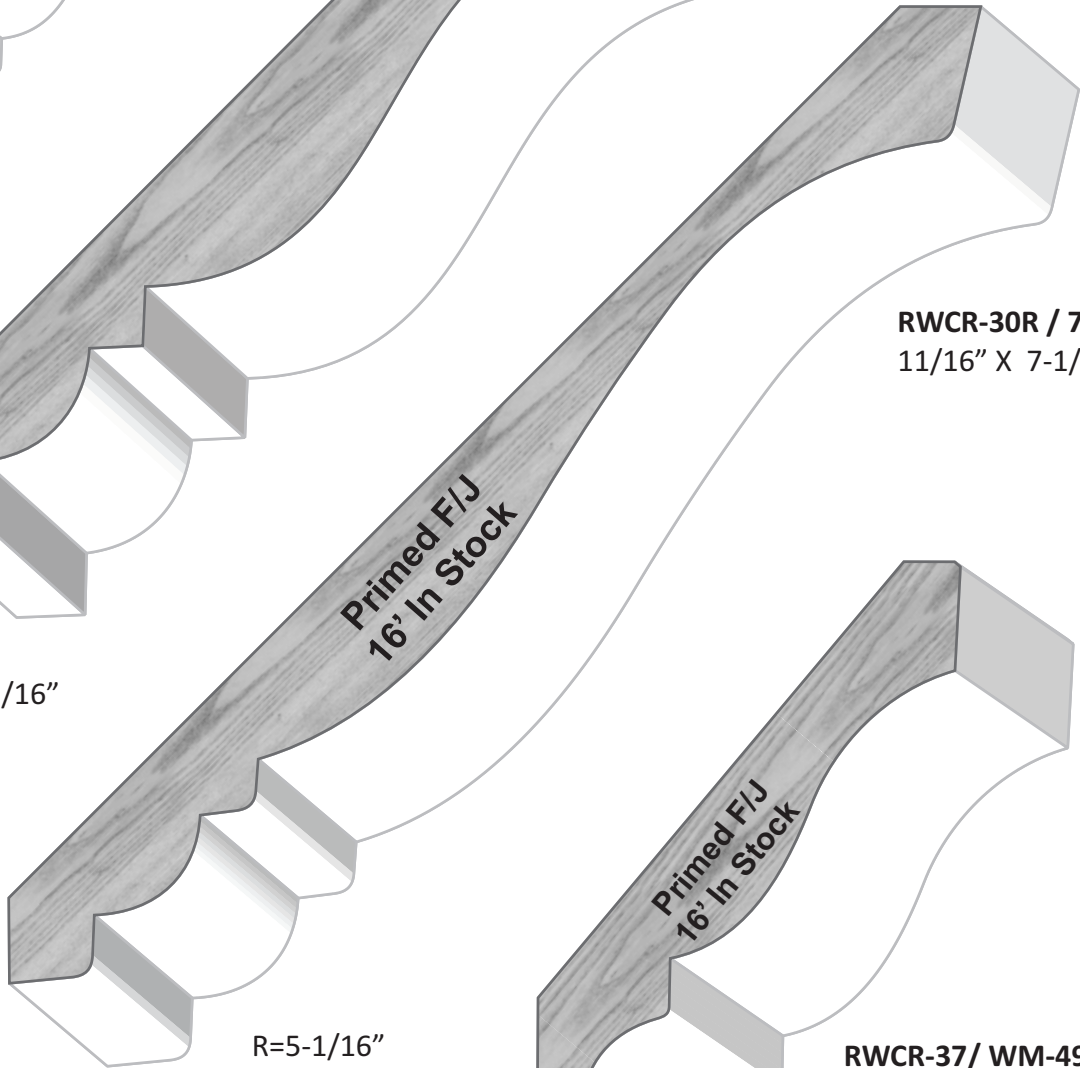

RWCR-37/ WM-49PR
9/16" X 3-5/8"

R=4"
P=3-13/16"
45°

Primed F/J
16' In Stock

RWCR-30R / 725PR
11/16" X 7-1/4"

R=5-1/16"
P=5-1/16"
45°