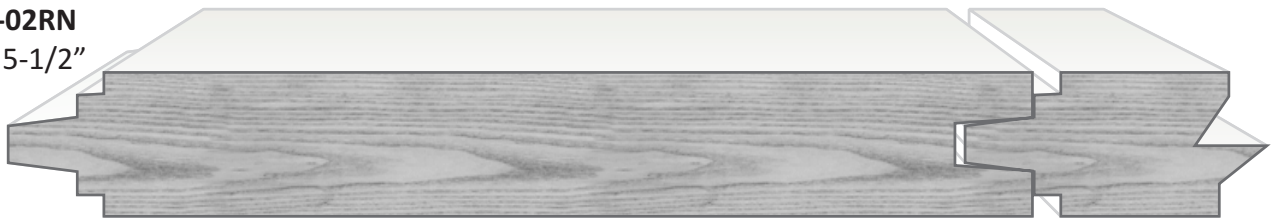

RWTG-02RN
3/4" X 5-1/2"