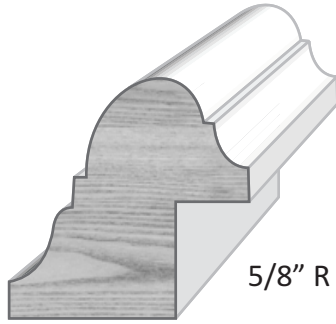

5/8" R

RWPA-34

1-1/4" X 1-1/4"