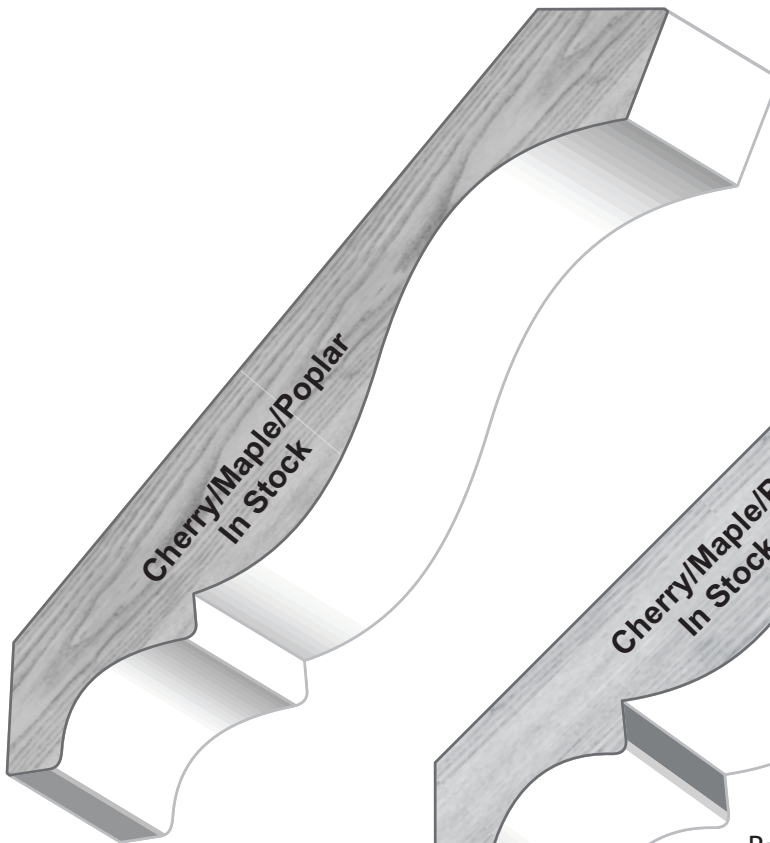

R=2-7/16"
P=2-1/4"
45°

RWCR-27
3/4" X 5-1/4"