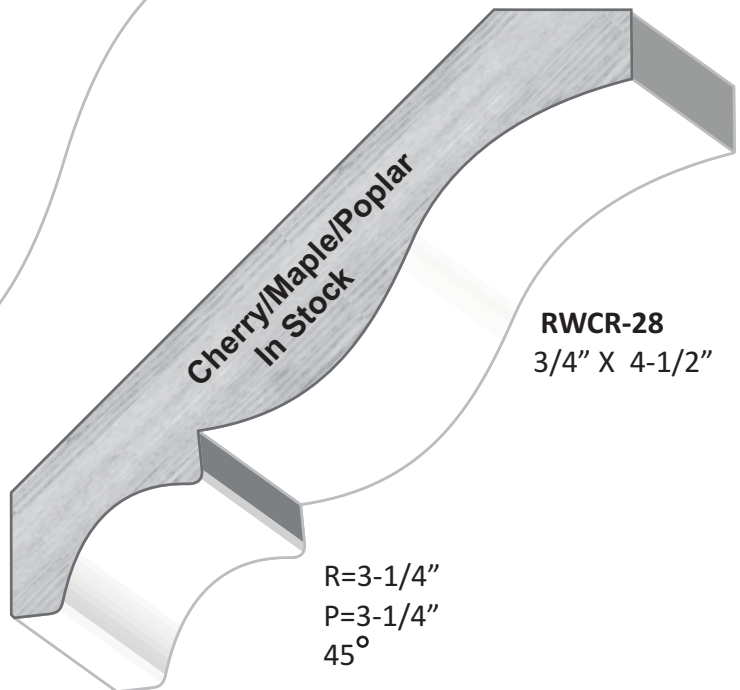

RWCR-25R / WM-51
 F/J 9/16" X 3-1/4"
 **Cherry/ Poplar
 Maple 13/16" X 3-1/4"

R=2-7/16"
 P=2"
 50°

RWCR-25
 13/16" X 3-1/4"

R=2-7/16"
 P=2-1/4"
 45°

RWCR-27
 3/4" X 5-1/4"

R=4"
 P=3-7-16"
 50°

RWCR-28
 3/4" X 4-1/2"