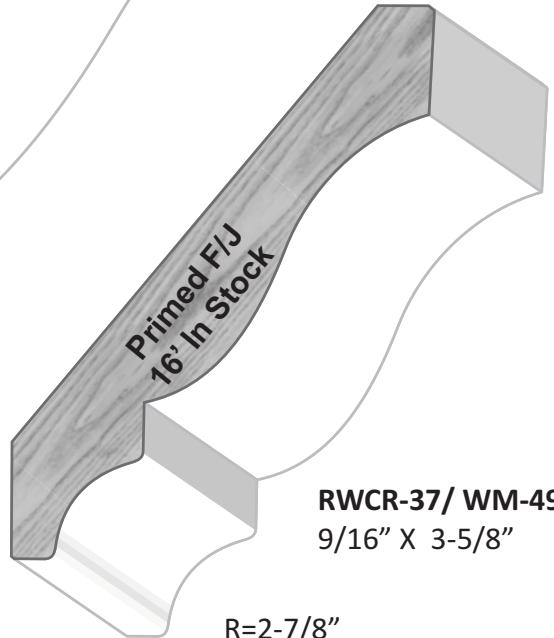

R=2-7/8"
P=2-1/4"
50°

Primed F/J
16' In Stock