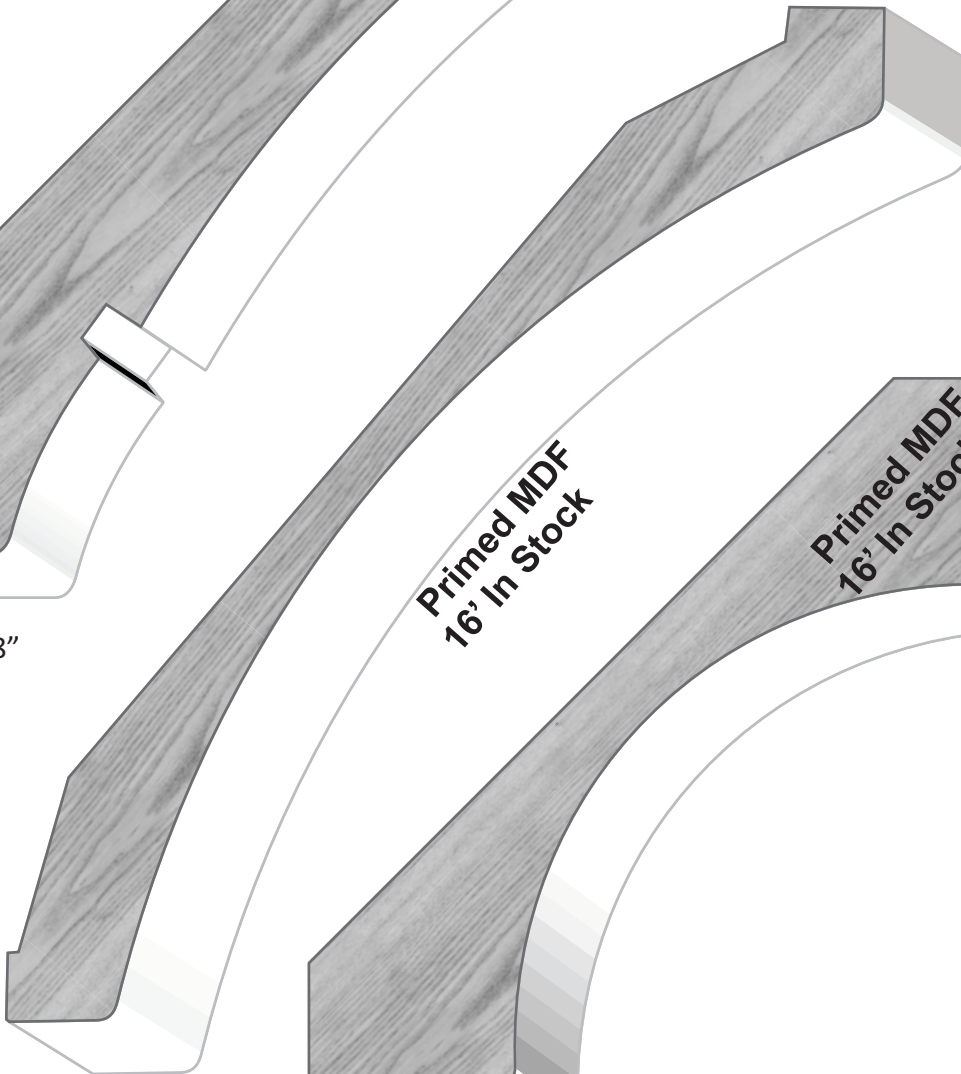

R=4-7/8"
P=5"
45°

RWCR-46
1" X 7"

R=5-15/16"
P=5"
50°

Primed MDF
16' In Stock

RWCR-47/41M
1-3/16" X 6-3/4"