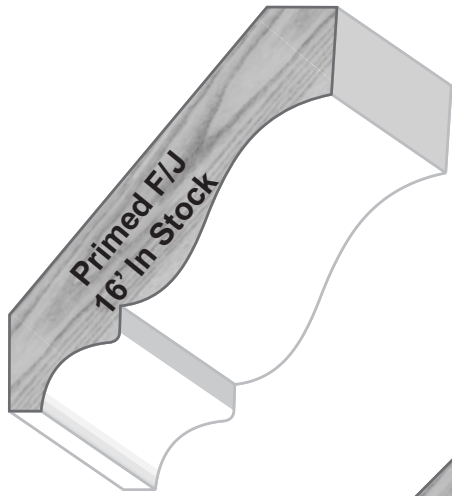

R=3-1/4"
 P=3-1/4"
 45°

R=6"
P=6"
45°

R=3-3/4"
P=3-5/8"
50°

R=3-1/4"
P=2-11/16"
50°

RWCR-38/ WM-52PR
9/16" X 2-3/4"

Primed F/J
16' In Stock

R=2-7/16"
P=2-1/8"
50

RWCR-29
3/4" X 5-1/2"