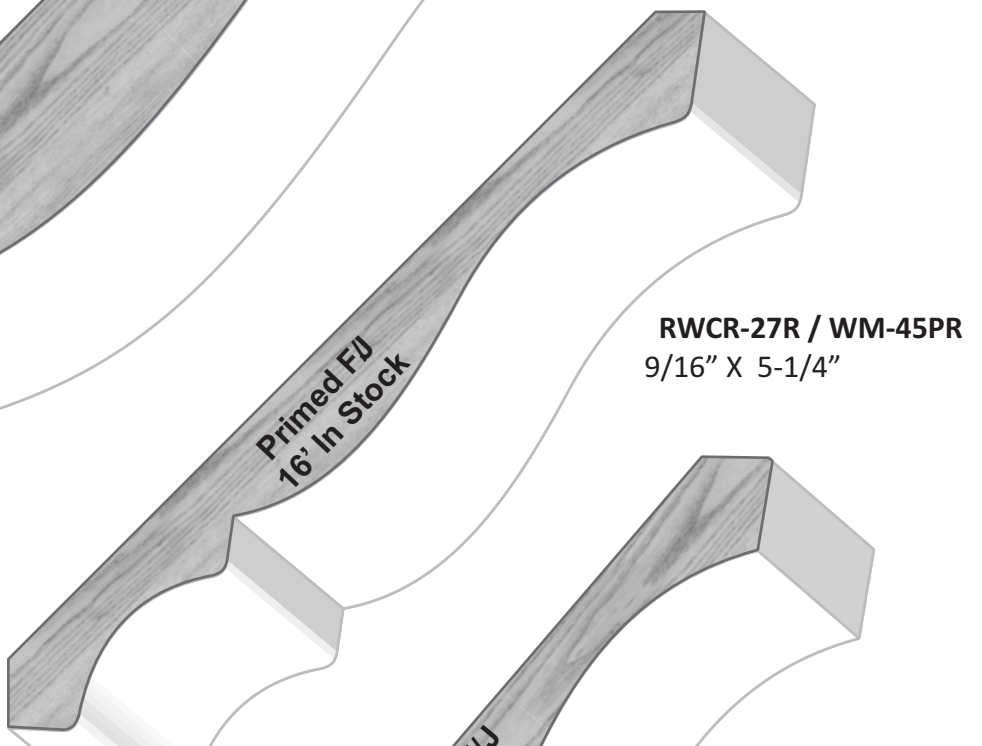

RWCR-25R / WM-51
 F/J 9/16" X 3-1/4"
 **Cherry/ Poplar
 Maple 13/16" X 3-1/4"

R=2-7/16"
 P=2"
 50°

RWCR-25
 13/16" X 3-1/4"

R=2-7/16"
 P=2-1/4"
 45°

RWCR-27
 3/4" X 5-1/4"

R=4"
 P=3-7-16"
 50°

RWCR-28
 3/4" X 4-1/2"

R=3-1/4"
 P=3-1/4"
 45°

R=6"
P=6"
45°

R=3-3/4"
P=3-5/8"
50°

R=3-1/4"
P=2-11/16"
50°

RWCR-38/ WM-52PR
9/16" X 2-3/4"

Primed F/J
16' In Stock

R=2-7/16"
P=2-1/8"
50

RWCR-29
3/4" X 5-1/2"