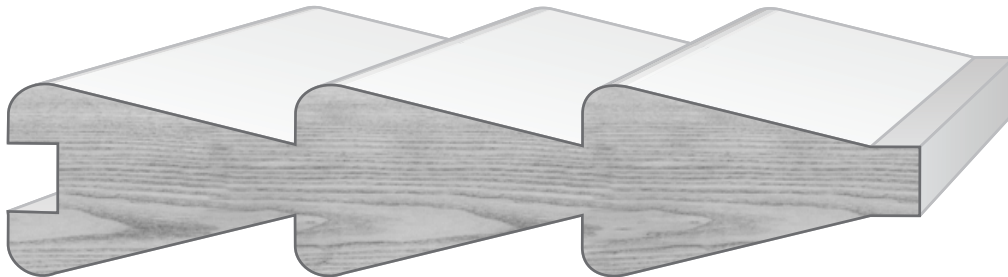

5/8" X 1/5/8"

THICKNESS AND WIDTH VARIES

False Louvers

False Louvers

RWFL-01
1" X 4-1/4" 2" BLADES

RWFL-02
1" X 6-1/4" 2" BLADES

RWFL-03
1" X 4-3/4" 1-1/2" BLADES

RWFL-04
1-1/16" X 4-3/4" 1-1/2" BLADES