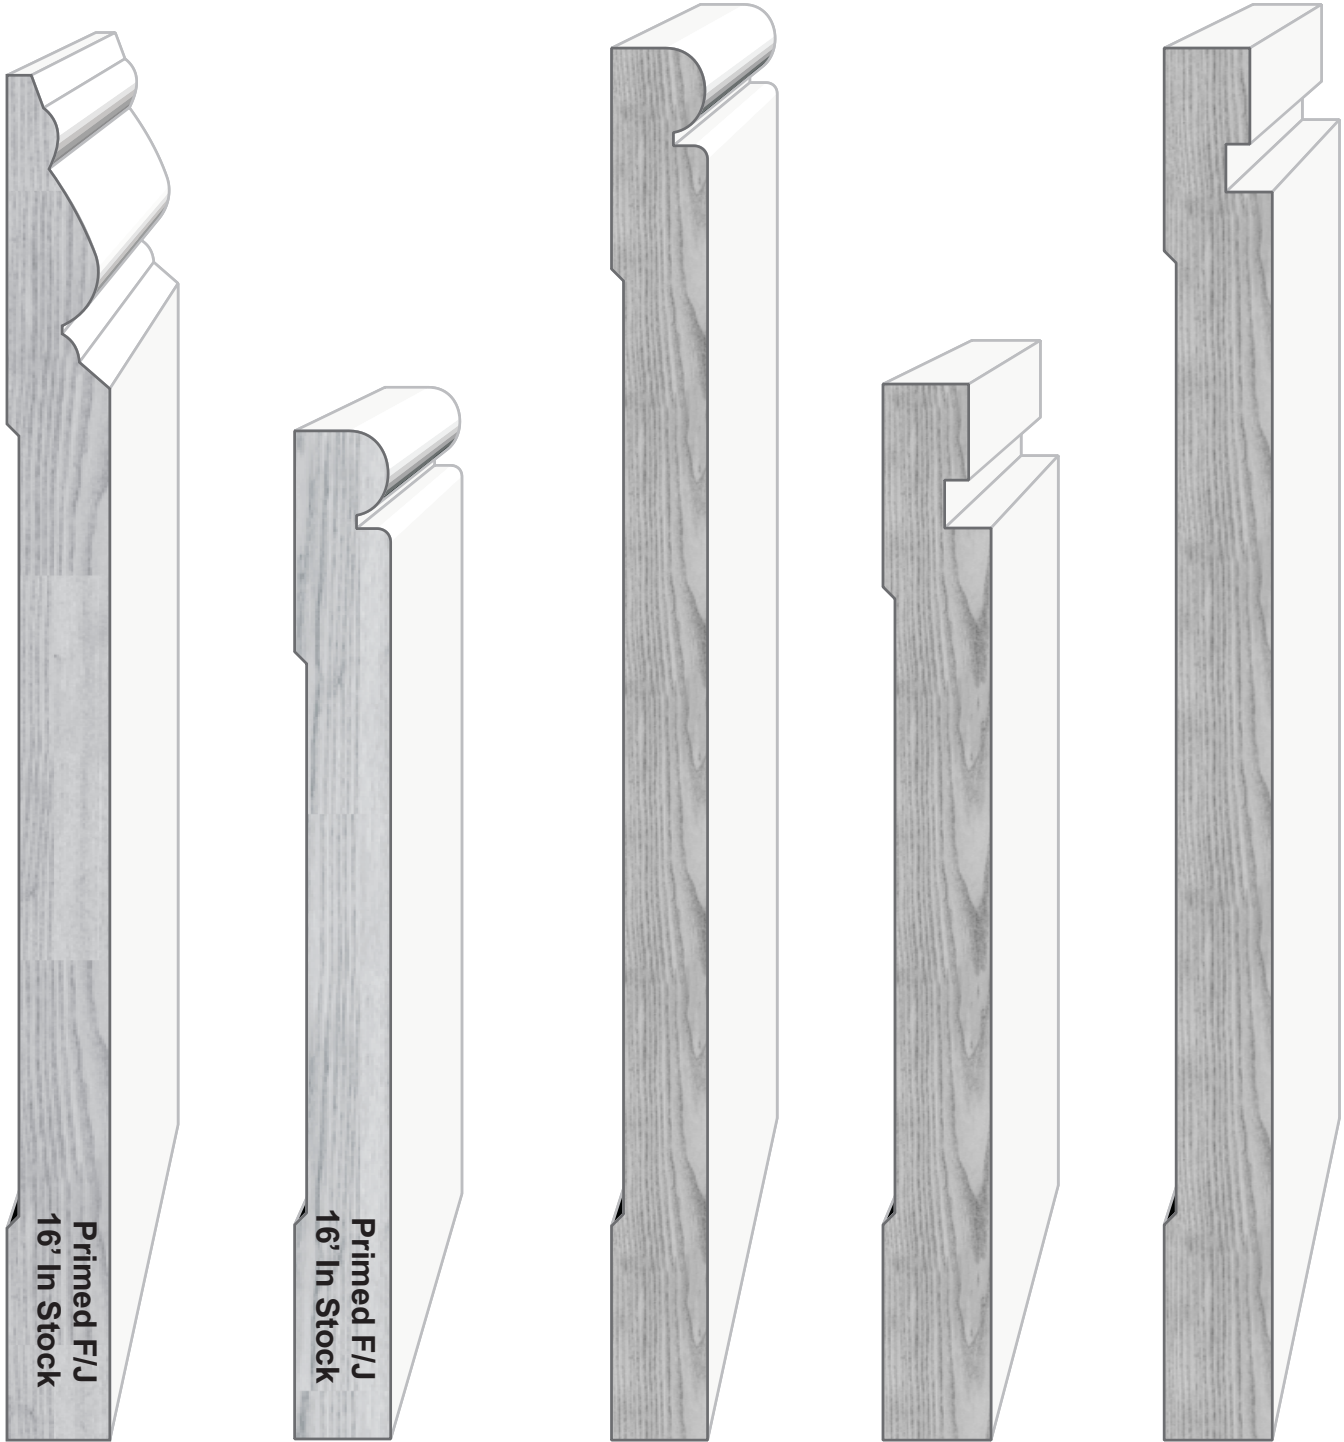

RWBA-34
13/16" X 5-1/2"

RWBA-35/713 PR
9/16" X 3-1/4"

RWBA-36/688PR
9/16" X 5-1/4"

REAL WOODS
Baseboard

Primed F/J
16' In Stock

Primed F/J
16' In Stock

RWBA-37/DN-9PR **RWBA-38/1684065PR** **RWBA-39/1684067PR** **RWBA-40/1323956** **RWBA-41/1674704PR**
 9/16" X 7-1/8" 1/2" X 5-1/4" 1/2" X 7-1/4" 9/16" X 5-1/2" 9/16" X 7-1/4"