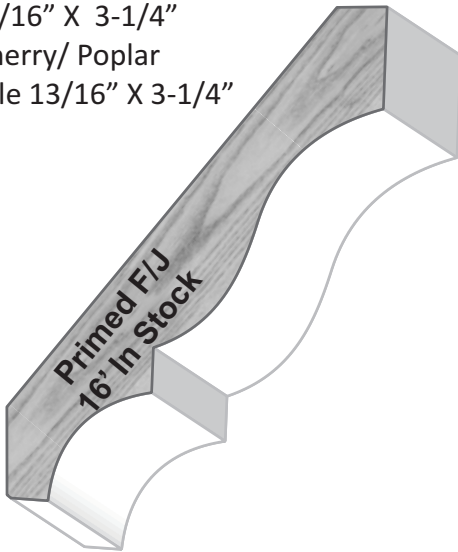

RWCR-25R / WM-51
F/J 9/16" X 3-1/4"
**Cherry/ Poplar
Maple 13/16" X 3-1/4"