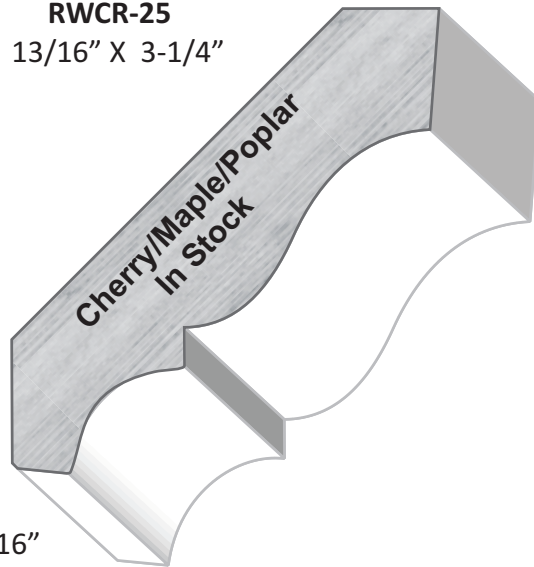

R=2-7/16"
P=2"
50°

RWCR-25
13/16" X 3-1/4"