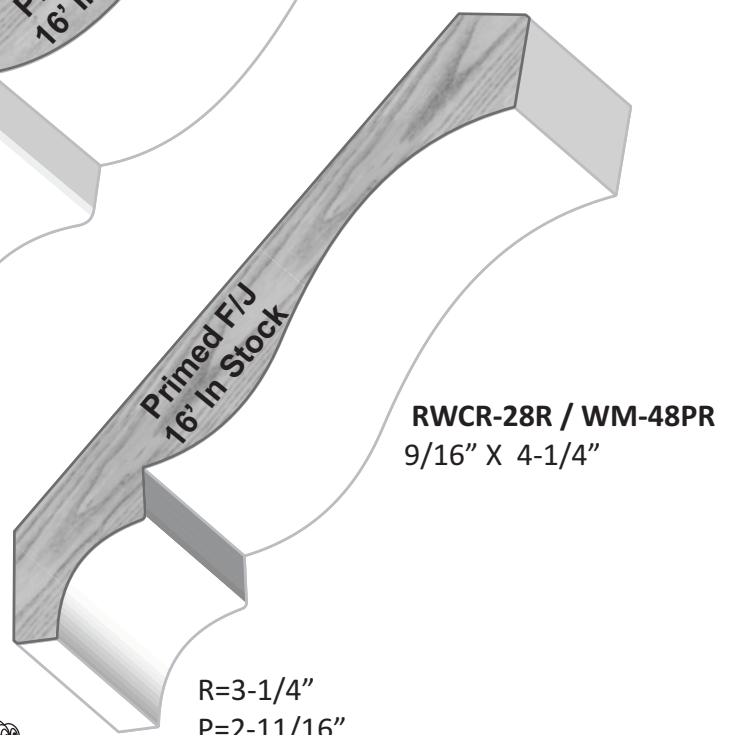

RWCR-25R / WM-51
 F/J 9/16" X 3-1/4"
 **Cherry/ Poplar
 Maple 13/16" X 3-1/4"

R=2-7/16"
 P=2"
 50°

RWCR-25
 13/16" X 3-1/4"

R=2-7/16"
 P=2-1/4"
 45°

RWCR-27
 3/4" X 5-1/4"

R=4"
 P=3-7-16"
 50°

RWCR-28
 3/4" X 4-1/2"

R=3-1/4"
 P=3-1/4"
 45°

R=6"
P=6"
45°

R=3-3/4"
P=3-5/8"
50°

R=3-1/4"
P=2-11/16"
50°

RWCR-38/ WM-52PR
9/16" X 2-3/4"

Primed F/J
16' In Stock

R=2-7/16"
P=2-1/8"
50

RWCR-29
3/4" X 5-1/2"