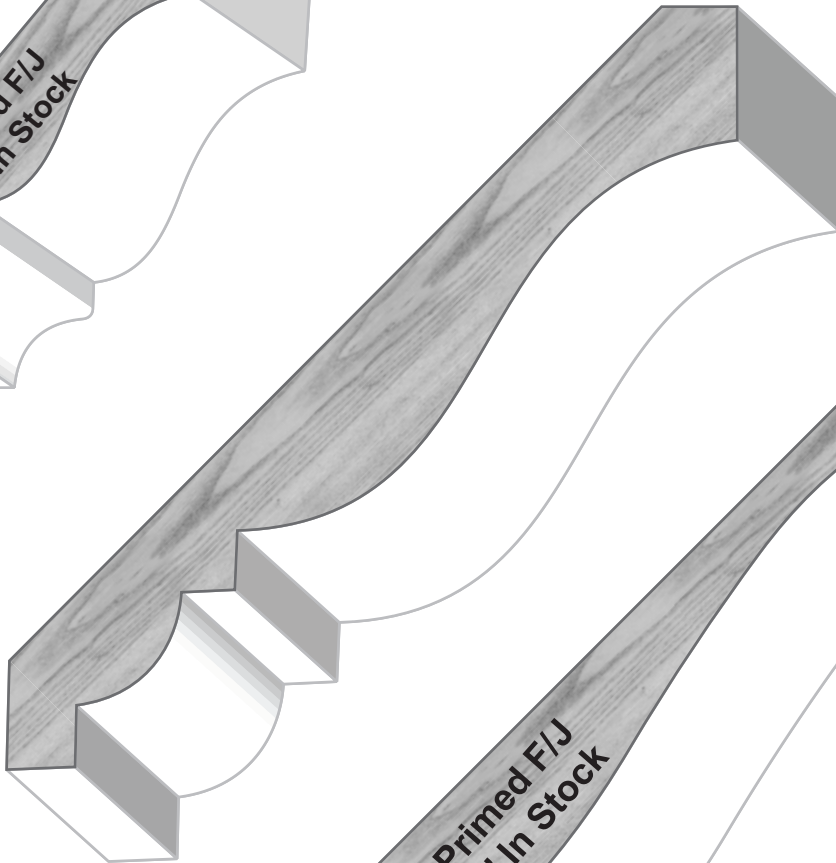

R=3-1/4"
 P=3-1/4"
 45°

R=6"
P=6"
45°

R=3-3/4"
P=3-5/8"
50°

R=3-1/4"
P=2-11/16"
50°

RWCR-38/ WM-52PR
9/16" X 2-3/4"

Primed F/J
16' In Stock

R=2-7/16"
P=2-1/8"
50

RWCR-29
3/4" X 5-1/2"