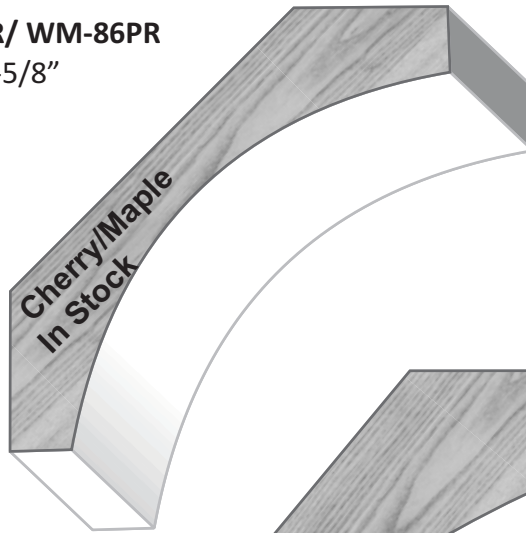

R=3-1/4"
 P=3-1/4"
 45°

R=6"
P=6"
45°

R=3-3/4"
P=3-5/8"
50°

R=3-1/4"
P=2-11/16"
50°

RWCR-38/ WM-52PR
9/16" X 2-3/4"

Primed F/J
16' In Stock

R=2-7/16"
P=2-1/8"
50

RWCR-29
3/4" X 5-1/2"

R=4"
P=3-13/16"
45°

Primed F/J
16' In Stock

RWCR-30R / 725PR
11/16" X 7-1/4"

R=5-1/16"
P=5-1/16"
45°

RWCR-37/ WM-49PR
9/16" X 3-5/8"

R=2-7/8"
P=2-1/4"
50°

Primed F/J
16' In Stock

RWCR-32R/ WM-86PR
9/16" X 1-5/8"

R=1-3/16"
P=1-1/4"
45°

RWCR-33
13/16" X 3-1/4"

R=2-5/16"
P=2-5/16"
45°

RWCR-35
11/16" X 2-1/4"

R=1-9/16"
P=1-9/16"
45°

RWCR-34R / 505MPR
1" X 7"

R=5-5/16"
P=4-1/2"
50°

RWCR-36R
13/16" X 4-1/2"