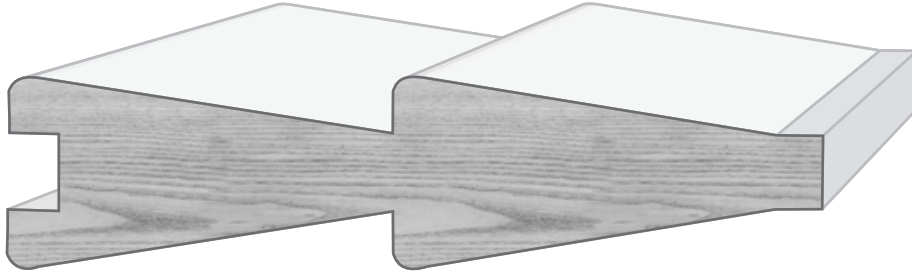

5/8" X 1/5/8"

THICKNESS AND WIDTH VARIES

False Louvers

False Louvers

RWFL-01
1" X 4-1/4" 2" BLADES

RWFL-02
1" X 6-1/4" 2" BLADES

RWFL-03
1" X 4-3/4" 1-1/2" BLADES

RWFL-04
1-1/16" X 4-3/4" 1-1/2" BLADES