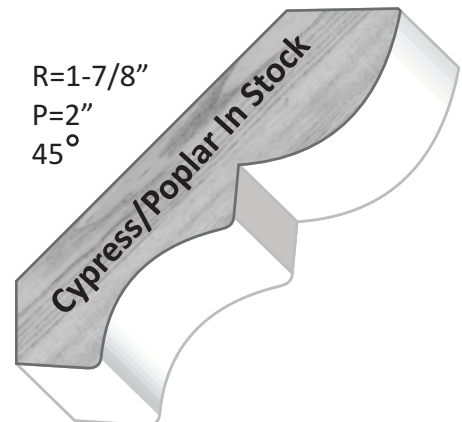

Retired
RWCV-01
RWCV-02
RWCV-03

Bed Mould

R=1-7/16"
P=1-1/8"
50°

RWCRCR-48/75DPR
5/8" X 1-3/4"

R=1-13/16"
P=1-7/16"
50°

RWCRCR-49/72DPR
5/8" X 2-1/4"

R=1-7/8"
P=2"
45°

RWCRCR-50/70PR
5/8" X 2-3/4"