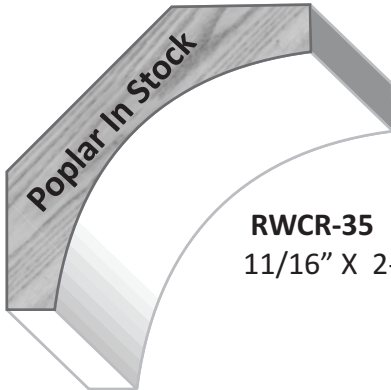

RWCR-35
11/16" X 2-1/4"

R=1-9/16"
P=1-9/16"
45°